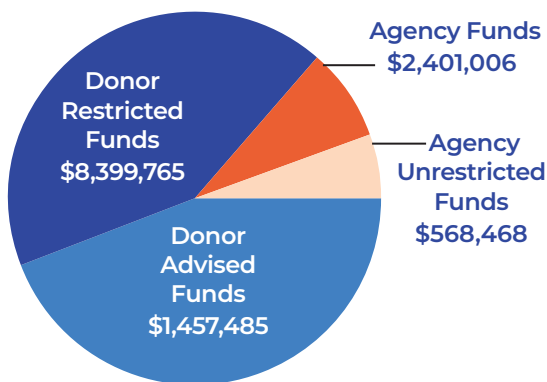

Total Local Allocations \$1,203,845

OVERSEAS

Birthright Israel	\$9,000
JFNA Collective Overseas.	\$142,460
Ethiopian National Project	\$20,000
Hand in Hand Schools.	\$9,000
iRep.	\$7,500
JAFI Youth Futures	\$10,000
JDC Welfare Relief in the FSU	\$35,000
Krembo Wings.	\$11,000
Partnership2Gether with Moshav Nahalal, Israel.	\$36,000
Partnership2Gether Staff Support (JAFI)	\$14,000
A New Way*	\$7,500
Ruca’s Farm	\$2,500
Bishvil Hamachar*	\$5,000
Brothers & Sisters for Israel*	\$5,000

Total Overseas Allocations \$313,960

**Funded for the first time in 2024*

Grand Total 2024 Annual Community Campaign Allocations: \$1,569,805

NATIONAL

JFNA Fair Share Dues	\$52,000
--------------------------------	----------

Total National Allocations \$52,000

Jewish Community Foundation Assets

Total Foundation Assets \$12,826,724

Foundation Investment in Tikkun Olam

Total Foundation Distributions \$1,312,109

Thank You for Supporting the 2024 ANNUAL COMMUNITY CAMPAIGN