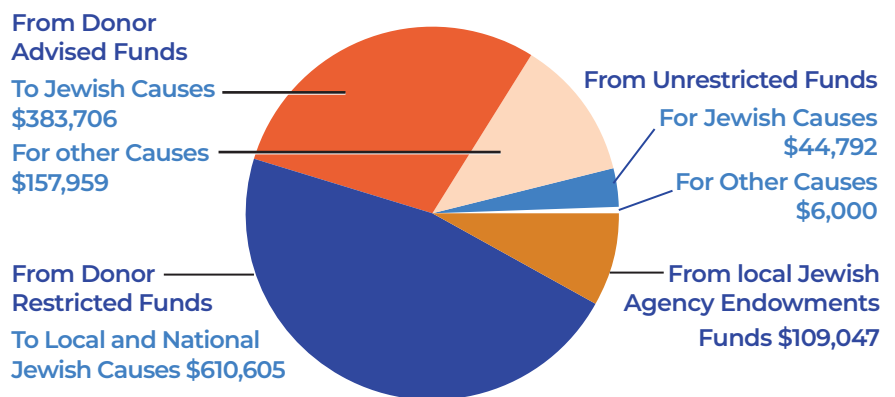

Total Local Allocations \$1,203,845

OVERSEAS

Birthright Israel	\$9,000
JFNA Collective Overseas.	\$142,460
Ethiopian National Project	\$20,000
Hand in Hand Schools.	\$9,000
iRep.	\$7,500
JAFI Youth Futures	\$10,000
JDC Welfare Relief in the FSU	\$35,000
Krembo Wings.	\$11,000
Partnership2Gether with Moshav Nahalal, Israel.	\$36,000
Partnership2Gether Staff Support (JAFI)	\$14,000
A New Way*	\$7,500
Ruca’s Farm	\$2,500
Bishvil Hamachar*	\$5,000
Brothers & Sisters for Israel*	\$5,000

Total Overseas Allocations \$313,960

**Funded for the first time in 2024*

Grand Total 2024 Annual Community Campaign Allocations: \$1,569,805

NATIONAL

JFNA Fair Share Dues	\$52,000
--------------------------------	----------

Total National Allocations \$52,000

Jewish Community Foundation Assets

Total Foundation Assets \$12,826,724

Foundation Investment in Tikkun Olam

Total Foundation Distributions \$1,312,109

Thank You for Supporting the 2024 ANNUAL COMMUNITY CAMPAIGN